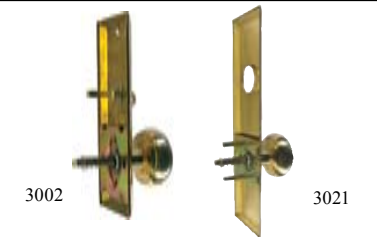

Escutcheon Plates

**•With Solid Brass Door Knob
•US3 Finish**

<u>Item#</u>	<u>Description</u>	<u>Pack</u>
TUF3002	2 1/4"x7" Knob & Turn	6
TUF3021	2 3/4"x10" Knob & Cyl. Hole	6