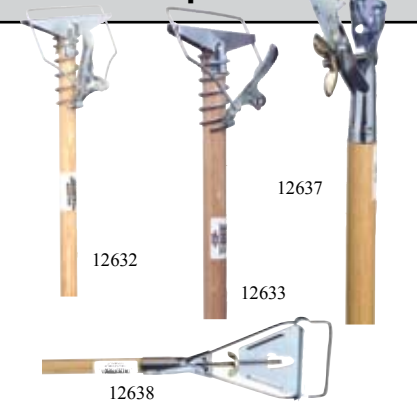

Mopsticks

•Metal Hardware •48" Lacquered Wood Handle

Item#	Description	Pack
CRY12632	Household Spring & Lever	12
CRY14540	Junior Wing Nut	12

•Heavy Duty Metal Hardware 1 1/8 x 54" Lacquered Wood Handle

Item#	Description	Pack
CRY12633	Janitor Spring & Lever	12
CRY12637	Janitor Alligator	12
CRY12638	Janitor Wing Nut	12