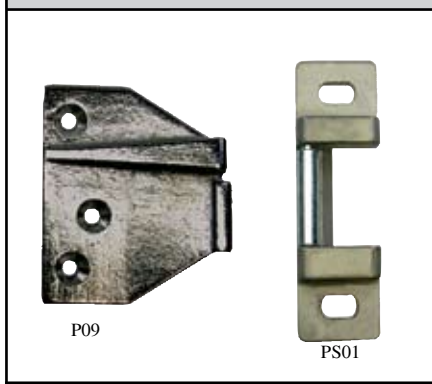

Strikes

•For Panic Exit Devices

<u>Item#</u>	<u>Description</u>	<u>Pack</u>
TACPP09	Overlapping for Double Door	3
TACPS01	For TUF3600 & Others	3