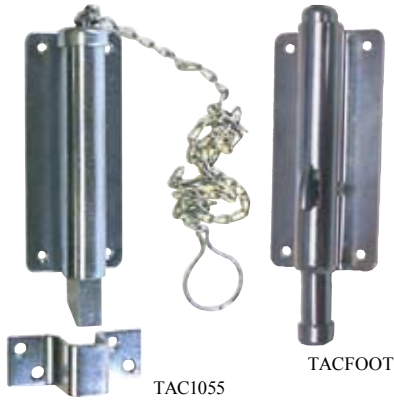

Chain and Foot Bolts

•Zinc Plated With Screws

<u>Item#</u>	<u>Description</u>	<u>Pack</u>
TAC1055	Chain Bolt - Boxed	6
TACFOOT	Foot Bolt - Polybag	5

Adjustable Shock-Chain Door Stop

•Zinc Plated Shock-Chain With Vinyl Cover

<u>Item#</u>	<u>Description</u>	<u>Pack</u>
TAC1631CMD	Chain Door Stop	10