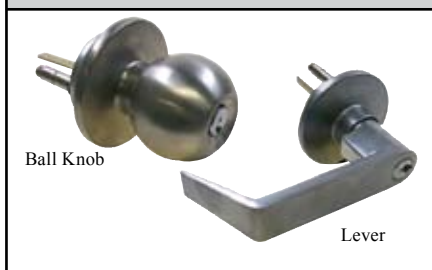

**Panic Device Accessories**

•Stainless Steel Finish (US32D) Use on TUF3600 Style Devices

**Ball Knob Keyed Locks•Boxed**

<u>Item#</u>	<u>Description</u>	<u>Pack</u>
TACB500E32D	Entry	1
TACB580S32D	Storeroom	1