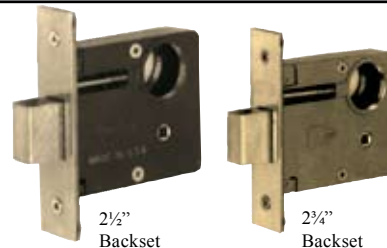

Mortise Deadlock Bodies

2 1/2" Backset

2 3/4" Backset

<u>Item#</u>	<u>Description</u>	<u>Pack</u>
MKS23	2 1/2" Backset - US3	12
MKS33	2 3/4" Backset - US3	12

Mortise Cylinder Set Screws

<u>Item#</u>	<u>Description</u>	<u>Pack</u>
MKS14	Set Screws	12