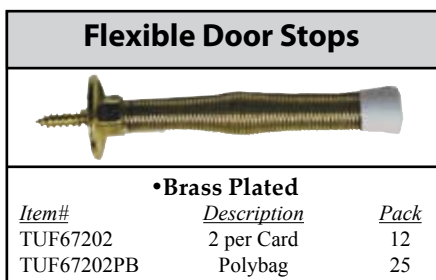

•Brass Plated

<u>Item#</u>	<u>Description</u>	<u>Pack</u>
TUF67202	2 per Card	12
TUF67202PB	Polybag	25