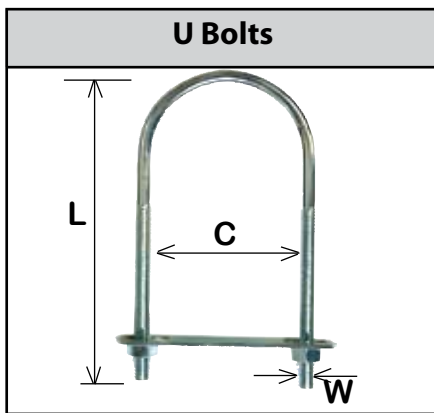

•With Hex Nuts & Straps Assembled

•Standard U Bolts

Item#	"L"	"C"	"W"	Pack
HIN11167	1-3/4"	1"	1/4-20	10
HIN11168	2-1/4"	1-1/8"	1/4-20	10
HIN11169	2-3/4"	1-3/8"	1/4-20	10
HIN11196	2-1/2"	1-3/8"	5/16-18	10
HIN11197	3"	1-3/4"	5/16-18	10
HIN11198	3-1/4"	2"	5/16-18	10
HIN11200	3-1/2"	2-1/2"	5/16-18	10
HIN11227	3-5/8"	2-1/2"	3/8-16	10
HIN11229	4-5/8"	3-1/2"	3/8-16	10

•Extra Long U Bolts

Item#	"L"	"C"	"W"	Pack
HIN11254	3-1/2"	1-1/8"	1/4-20	10
HIN11255	3-3/4"	1-3/8"	5/16-18	10
HIN11256	4-1/4"	1-3/4"	5/16-18	10
HIN11257	4-11/16"	2"	5/16-18	10
HIN11258	5-3/16"	2-1/2"	5/16-18	10

Machine Thread Eye Bolts

•With Hex Nuts Assembled

Item#	Thread	O/A Length	Pack
HIN10769	3/16"	1-3/4"	20
HIN10772	3/16"	2-1/2"	20
HIN10774	3/16"	3"	20
HIN10800	1/4"	2"	20
HIN10802	1/4"	2-1/2"	20
HIN10803	1/4"	3"	20
HIN10805	1/4"	4"	20
HIN10807	1/4"	5"	20
HIN10839	5/16"	3-1/4"	10
HIN10841	5/16"	4"	10
HIN10843	5/16"	5"	10
HIN10845	5/16"	6"	10
HIN10875	3/8"	4"	10
HIN10877	3/8"	5"	10
HIN10878	3/8"	6"	10
HIN10880	3/8"	8"	10
HIN10934	1/2"	6"	10
HIN10936	1/2"	8"	10
HIN10938	1/2"	10"	10

Lag Thread Eye Bolts

Item#	Diameter	Length	Pack
HIN11090	3/16"	3"	20
HIN11101	1/4"	3 3/4"	20
HIN11103	1/4"	5"	20
HIN11104	5/16"	4"	10
HIN11093	5/16"	5"	10
HIN11105	5/16"	6"	10
HIN11106	3/8"	4 1/2"	10
HIN11095	3/8"	6"	10
HIN11107	3/8"	8"	10
HIN11108	7/16"	5 1/4"	10

Screw Eyes

Item#	Chromate #	Length	Pack
HIN10001	W000	3-7/8"	10
HIN10003	W0	2-7/8"	50
HIN10005	W2	2-5/8"	50
HIN10007	W4	2-3/16"	50
HIN10009	W6	1-15/16"	100
HIN10011	W8	1-5/8"	100
HIN10013	W9	1-9/16"	100
HIN10014	W10	1-3/8"	100
HIN10016	W12	1-3/16"	100
HIN10018	W14	1-1/16"	100