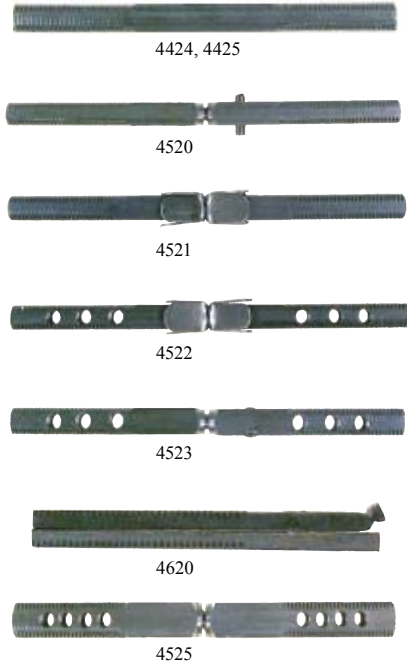

Replacement Spindles

•9/32" x 20TPI Square Spindles•Bulk

<u>Item#</u>	<u>Description</u>	<u>Pack</u>
TUF4424	4" - Straight	25
TUF4425	5" - Straight	25
TUF4520	4 3/4"-Swivel-w/Pin	25
TUF4521	4 3/4"-Swivel-Universal	25
TUF4522	4 3/4"-Swivel-Univ. w/Holes	25
TUF4523	4 3/4"-Swivel-w/Notch & Holes	25
TUF4620	2-5/8" - 2 pc. Sectional	25

•3/8" Square Spindle With 10-24 Holes

<u>Item#</u>	<u>Description</u>	<u>Pack</u>
TUF4525	5" - Swivel w/Holes	25

Give-Away Key Rings

•Boxed

<u>Item#</u>	<u>Description</u>	<u>Pack</u>
TUF9010	3/4" - 1000/Box	1

1-5/8" x 2 1/4" Strike Plate for Knob Lockset

<u>Item#</u>	<u>Description</u>	<u>Pack</u>
TUF3220	Polished Brass Finish	50