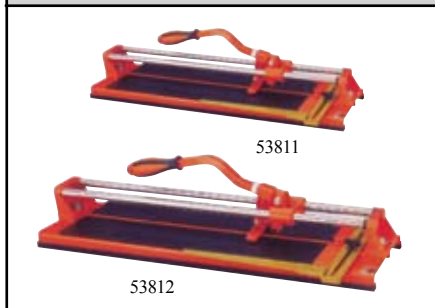

Tile Cutting Machines

•Superior Quality Ball Bearing Construction Tile Cutting Machines

<u>Item#</u>	<u>Description</u>	<u>Pack</u>
TSP53811	13" Tile Machine	1
TSP53812	20" Tile Machine	1