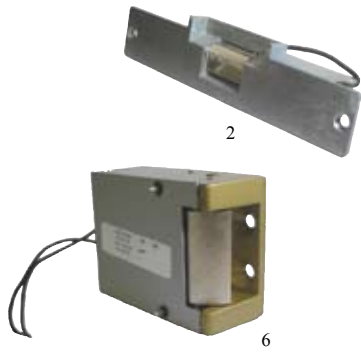

Electric Door Strikes

•1¼" x 5-7/8" Face Plate•8-16 VAC

<u>Item#</u>	<u>Description</u>	<u>Pack</u>
LEE2	Mortise Type - Flat Face	1
LEE4	Mortise Type - Knockout	3
LEE6	Surface Mount - Door Opener	1

Electric Door Strikes

•1¼" x 5-7/8" Face Plate•8-16 VAC

<u>Item#</u>	<u>Description</u>	<u>Pack</u>
LEE220	US3 Finish	10

Non- Electric Chime Viewer

•Deluxe One-Way Viewing Mirror

•6-5/8" High X 3" Wide

•Boxed

<u>Item#</u>	<u>Description</u>	<u>Pack</u>
LEE1028689G	Gold	30
LEE1028689SP	Chrome	30