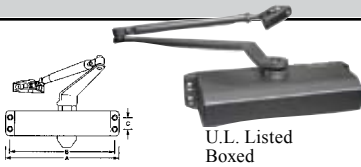

Door Closers

U.L. Listed
Boxed

DESCRIPTION	SIZE	
	2 & 3	4 & 5
Length of Closer Body	A 8-7/8"	9-13/16"
Horizontal Mounting Holes	B 8-3/16"	9-1/16"
Vertical Mounting Holes	C 3/4"	3/4"

•Aluminum Finish

Item#	Description	Pack
TUF9502A	#2	6
TUF9503A	#3	6
TUF9504A	#4	6
TUF9505A	#5	6

•Duranodic Finish

Item#	Description	Pack
TUF9502D	#2	6
TUF9503D	#3	6
TUF9504D	#4	6
TUF9505D	#5	6

Three Valves Door Closers With Back Check

•Aluminum Finish

Item#	Description	Pack
TUF9523A	#3	6
TUF9524A	#4	6
TUF9525A	#5	6

•Duranodic Finish

Item#	Description	Pack
TUF9523D	#3	6
TUF9524D	#4	6
TUF9525D	#5	6