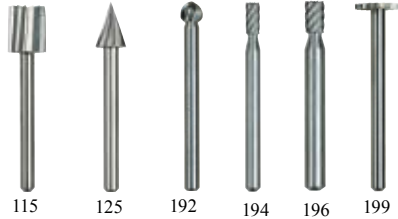

High Speed Cutters

<u>Item#</u>	<u>Description</u>	<u>Pack</u>
DRE115	5/16" Cylinder	5
DRE125	1/4" Cone	5
DRE192	3/16" Ball	5
DRE194	1/8" Cylinder	5
DRE196	7/32" Cylinder	5
DRE199	3/8" Diameter	5